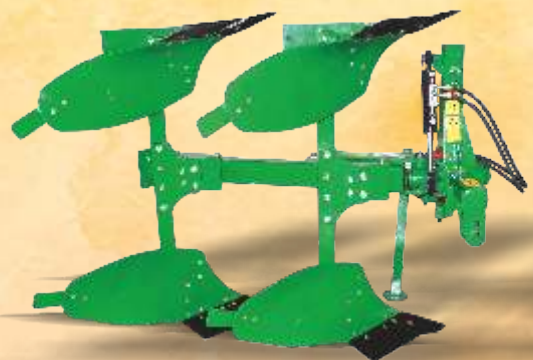

THE SOLUTION

1. Hydraulically Reversible 2 Bottom MB Plough can plough deeply. Allowing the residue of the previous crop to be thoroughly incorporated into the soil
2. The rotary tiller, due to its matching rotor shaft speed and heavy duty gear box, breaks up and softens the soil clods. Prepares the field for sowing.

THE SOLUTION

1. Super Seeder is a one pass solution for wheat sowing in high residue land conditions
2. John Deere tractors give best suitable speed options for super seeder application, thus improving productivity and reducing fuel consumption
3. Seed fertilizer rate adjustment mechanism allows you to adjust seed drill, helps in maintaining proper row to row distance and depth. Seed rate and fertilizer depth of the seed can also be adjusted for better yield.